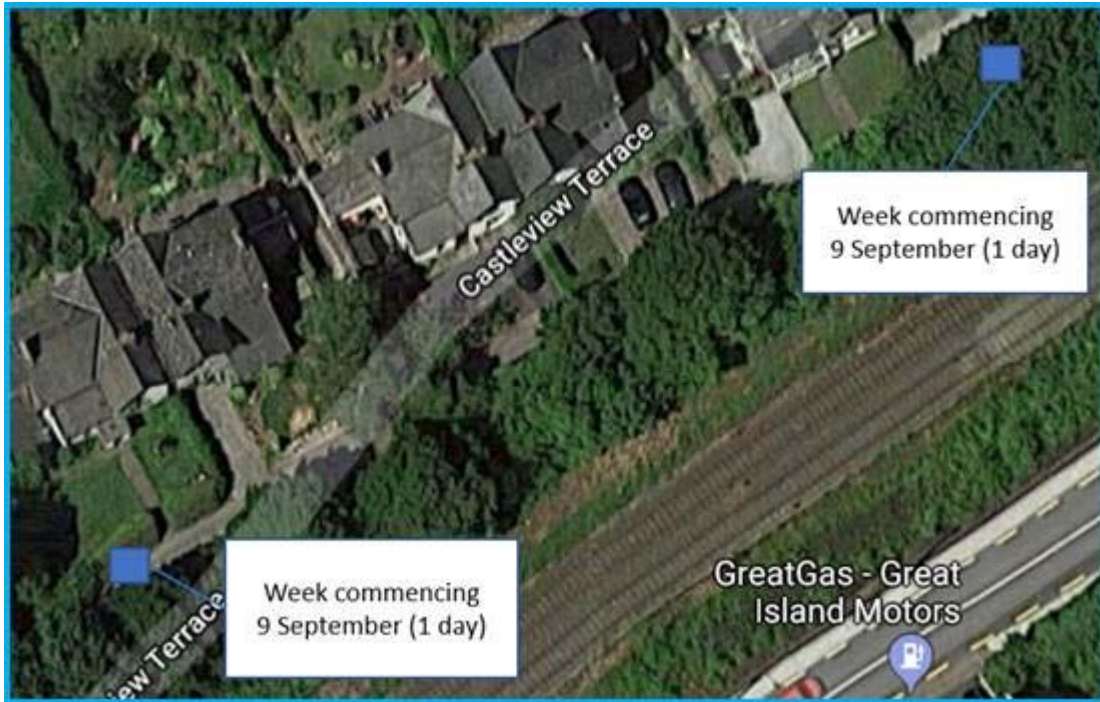

1. R624 – Cork Road - Site Investigation Locations

Imagery © Google, Map data © 2019

2. Town Centre: Westbourne Place, West Beach & East Beach Site Investigations Locations

Imagery © Google, Map data © 2019

Imagery © Google, Map data © 2019

3. Rinacoltig, Whitepoint, Pebble Beach, Castleview Terrace Site Investigation Locations

Imagery © Google, Map data © 2019

Imagery © Google, Map data © 2019

Imagery © Google, Map data © 2019

4. Station Carpark

Imagery © Google, Map data © 2019

5. Cruise Terminal

Imagery © Google, Map data © 2019

6. Harbour Row & Connolly Street

Imagery © Google, Map data © 2019