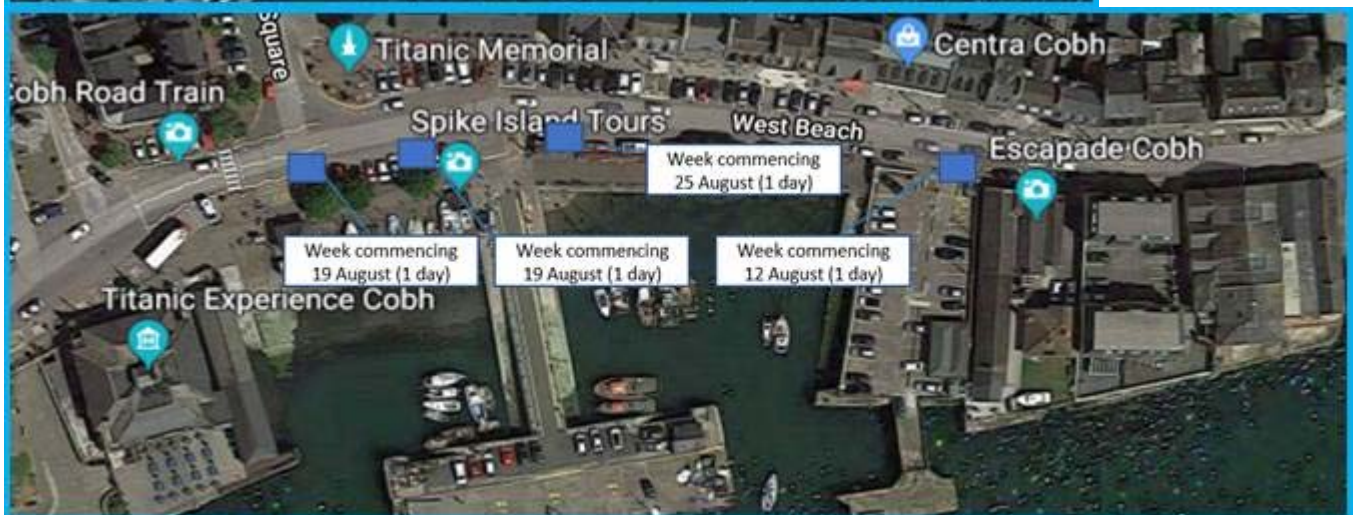

1. R624 – Cork Road - Site Investigation Locations

Imagery © Google, Map data © 2019

2. Town Centre: Westbourne Place, West Beach & East Beach Site Investigations Locations

Imagery © Google, Map data © 2019

Imagery © Google, Map data © 2019

3. Rinacoltig, Whitepoint, Pebble Beach, Castleview Terrace Site Investigation Locations

Imagery © Google, Map data © 2019

Imagery © Google, Map data © 2019

Imagery © Google, Map data © 2019

4. Station Carpark

Imagery © Google, Map data © 2019

5. Cruise Terminal

Imagery © Google, Map data © 2019

6. Harbour Row & Connolly Street

Imagery © Google, Map data © 2019