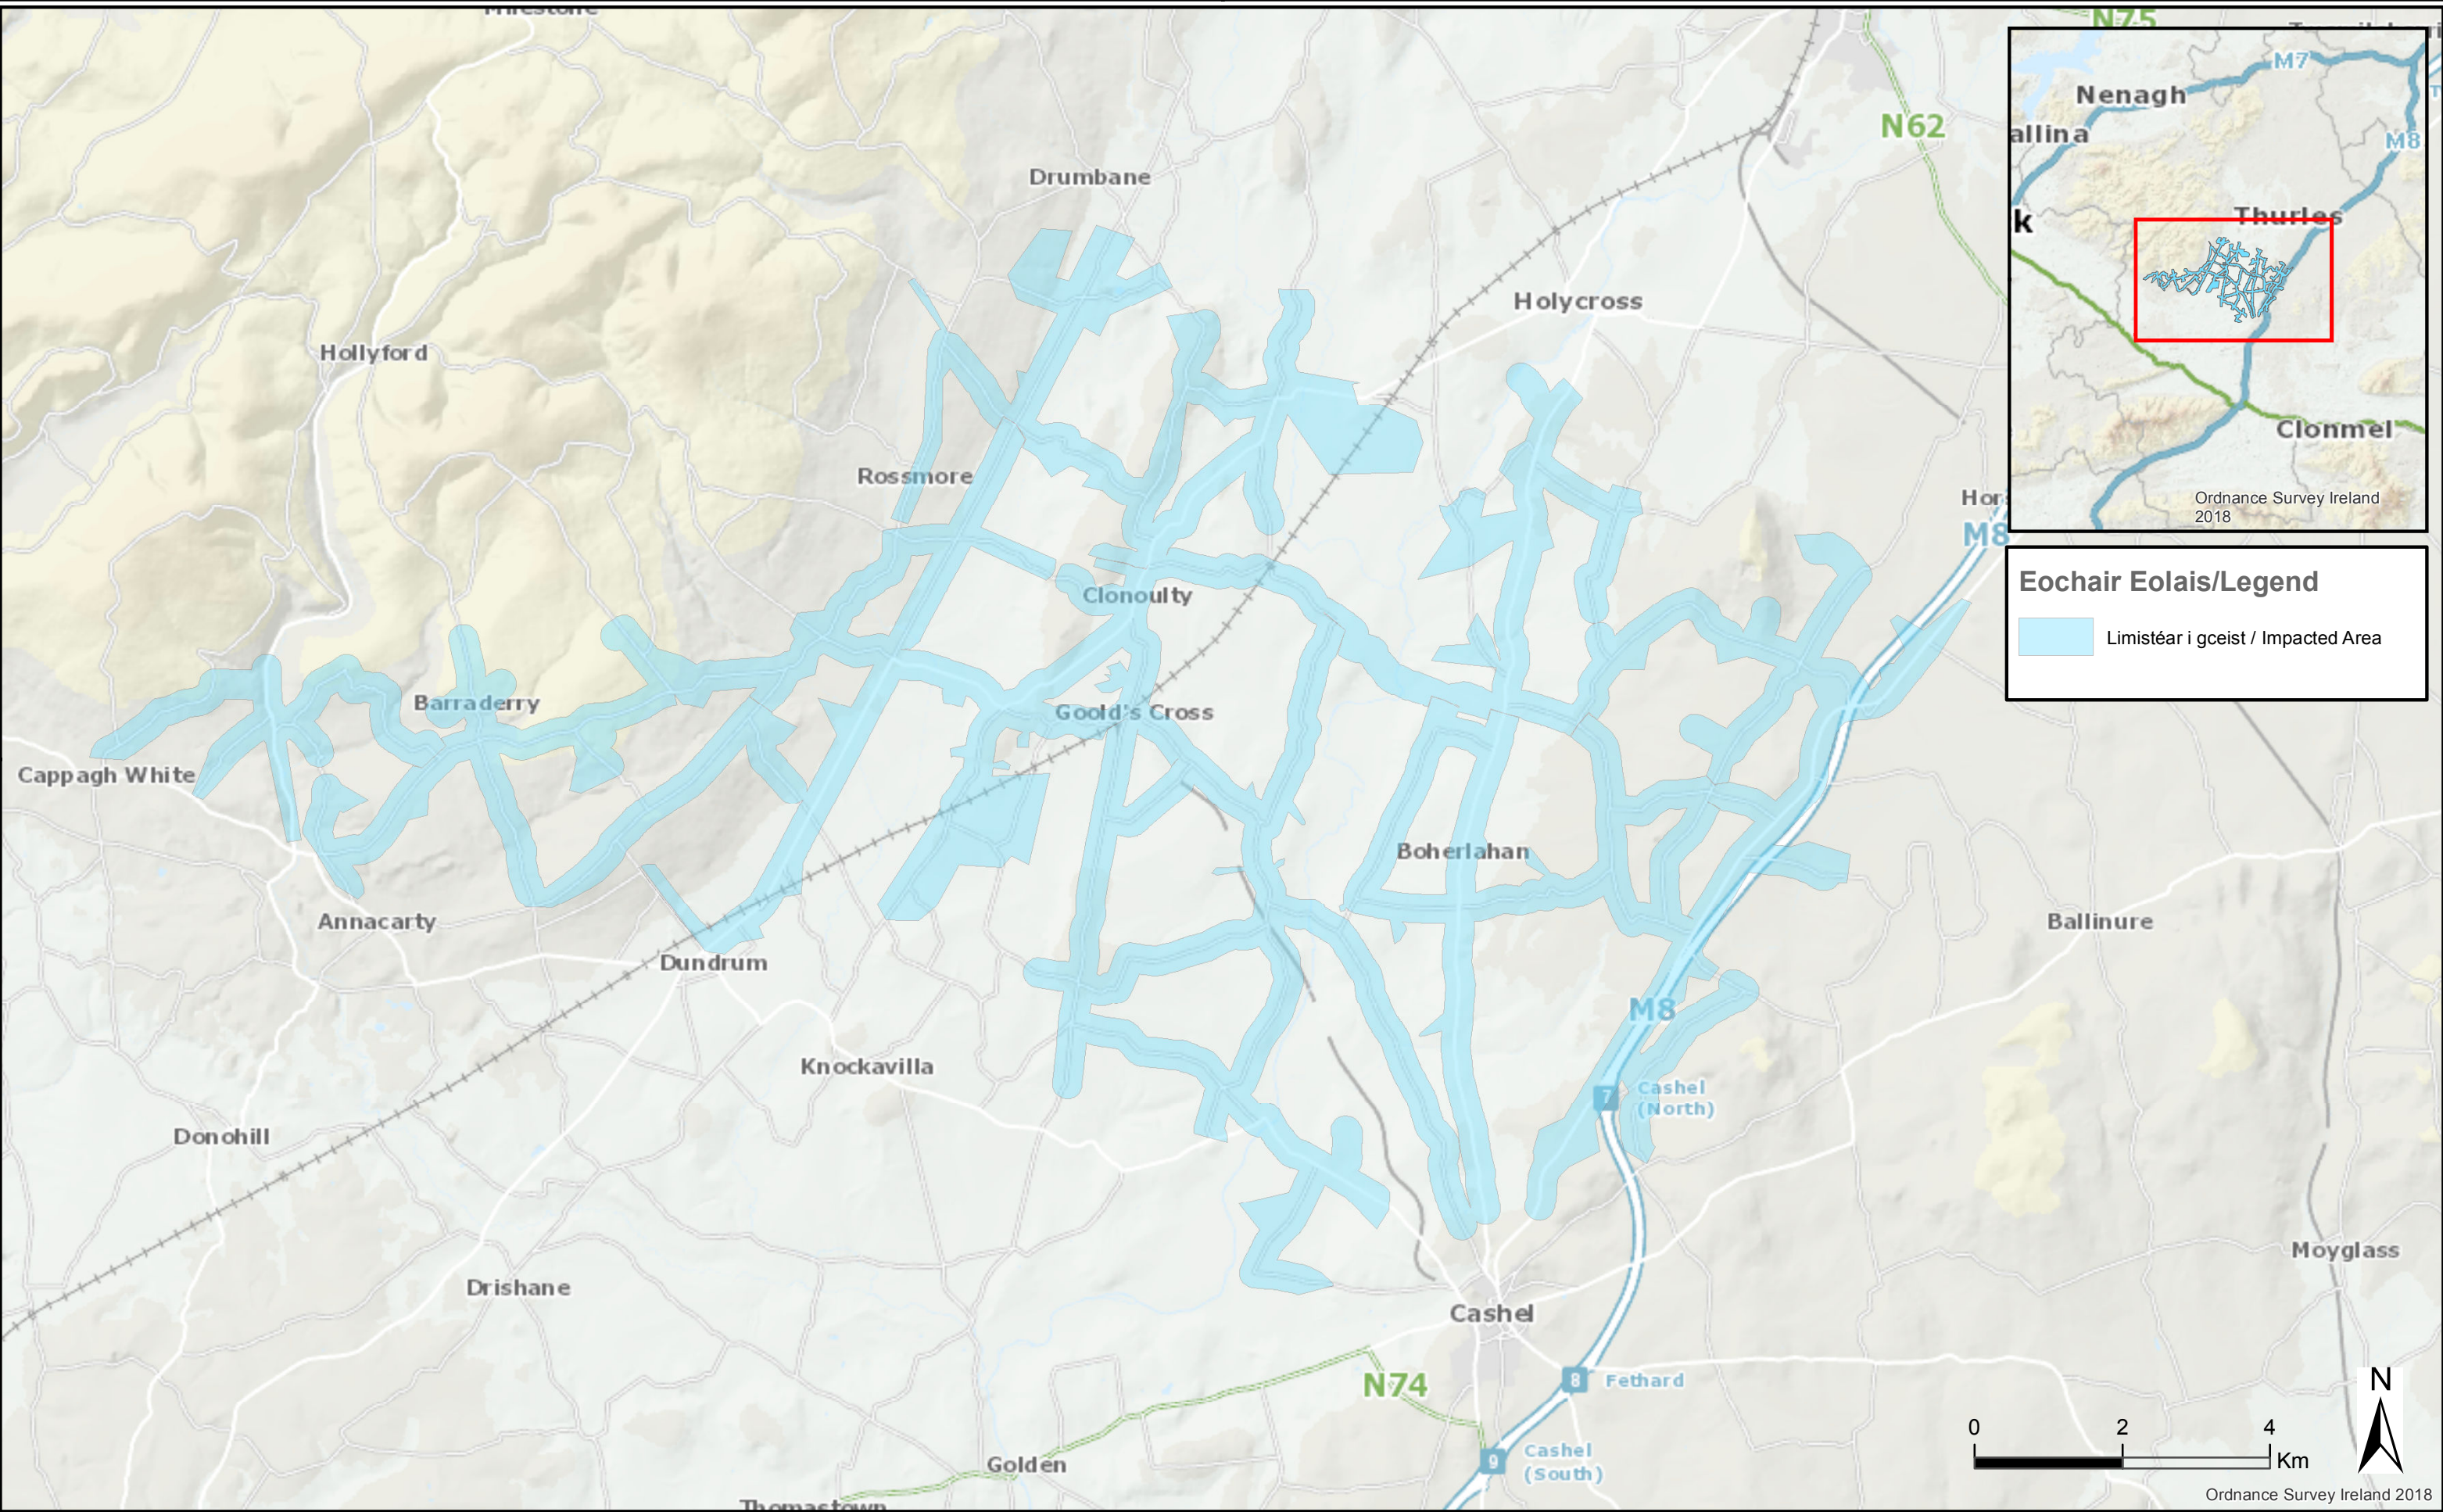

Dún Droma Réigiúnach - Fógra Uisce a Fhiuchadh
Pobal Cónaithe Measta: Tuairim is 3,799
Dundrum Regional - Boil Water Notice
Estimated Residential Population: Approx. 3,799

Eochair Eolais/Legend

 Limistéar i gceist / Impacted Area