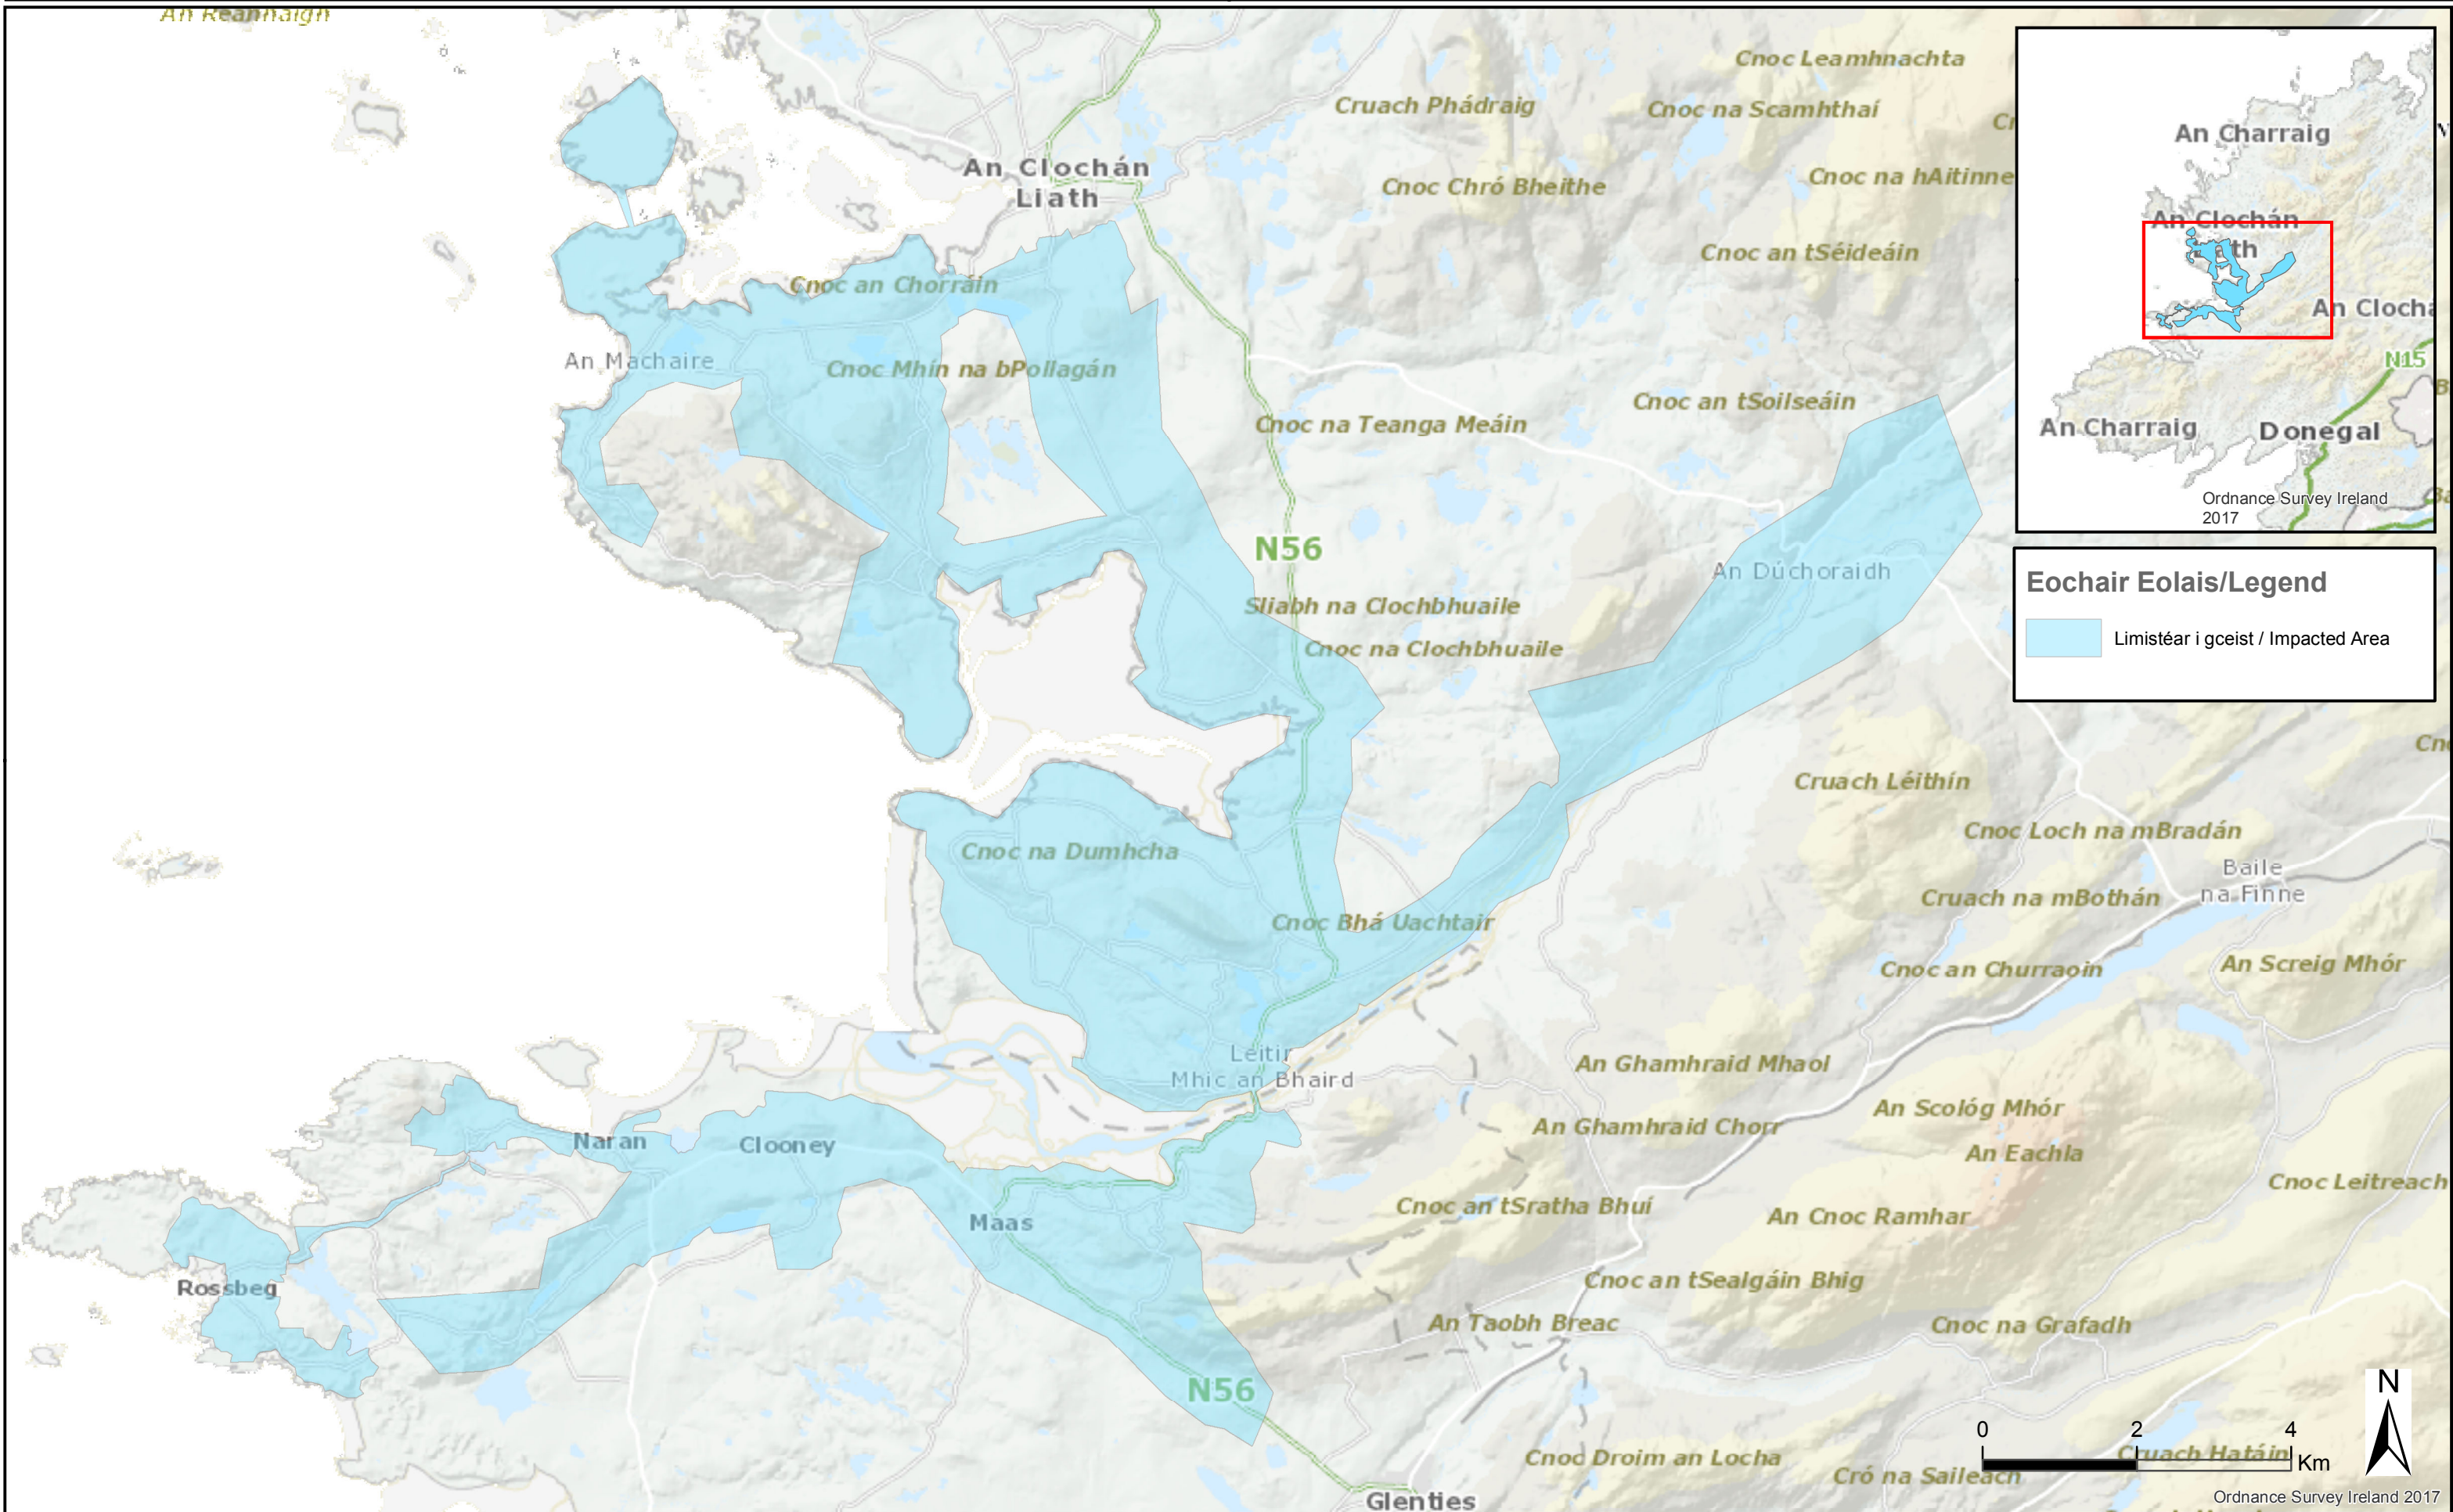

Leitir Mhic an Bhaird - Fógra Uisce a Fhiuchadh
Pobal Cónaithe Measta: Tuairim is 2,266
Lettermacaward - Boil Water Notice
Estimated Residential Population: Approx. 2,266

Eochair Eolais/Legend

Limistéar i gceist / Impacted Area